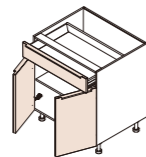

Item: Base Cabinet
Code: B24, B27, B30, B33, B36, B42
HxD: 30" x 24"