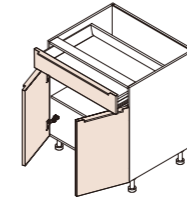

Item: Vanity Base With 2 Doors+1 Drawer
Code: VB24, 0VB30, VB36
HxD: 30" x 21"