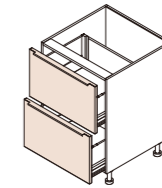

Item: Vanity Base With 2 Drawers
Code: VD12-2, VD15-2, VD18-2
VD21-2, VD24-2
HxD: 30" x 21"