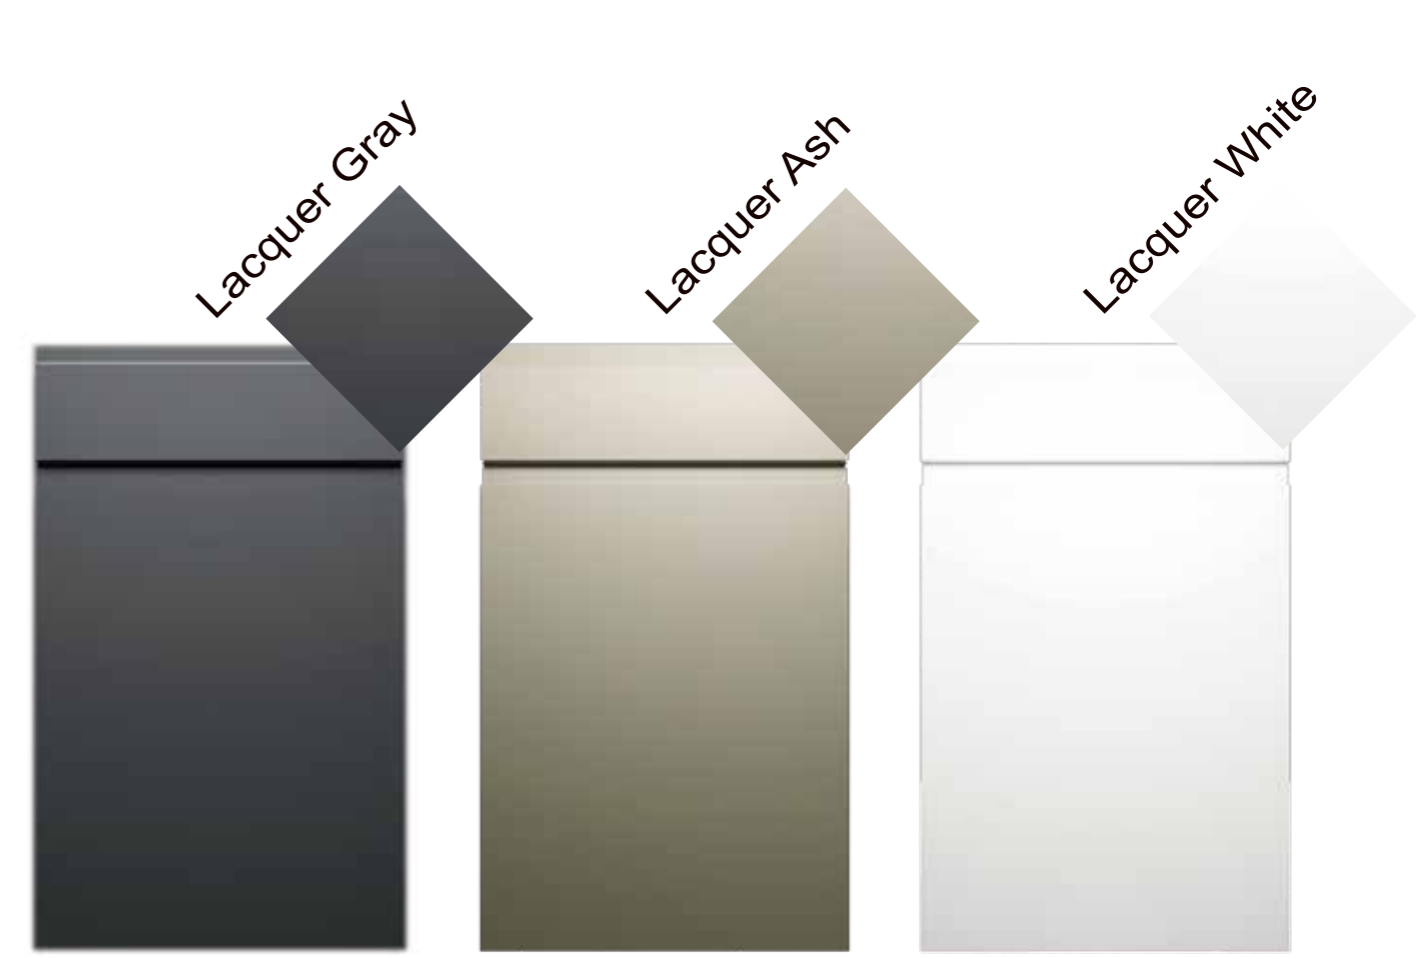

*Painted White/Gray Shaker

Gray Shaker

White Shaker

*Finger-pull
*High Gloss

Luxury

Lacquer Gray

Lacquer Ash

Lacquer White

-INTEGRALITY
-HIGH GLOSS
-DURABILITY

Base Cabinets: Glossy Gray
Wall Cabinets: Glossy White

- MINIMALISM
- LACQUERED SURFACE

Cabinets:
Lacquer White Gray
*Finger-pull

-DYNAMIC & WOOD GRAIN

Cabinets: Walnut
Island: Glossy White