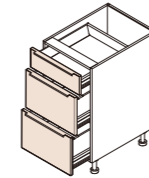

Item: Vanity Base With Drawers
Code: VD12, VD15, VD18
VD21, VD24
HxD: 30" x 21"